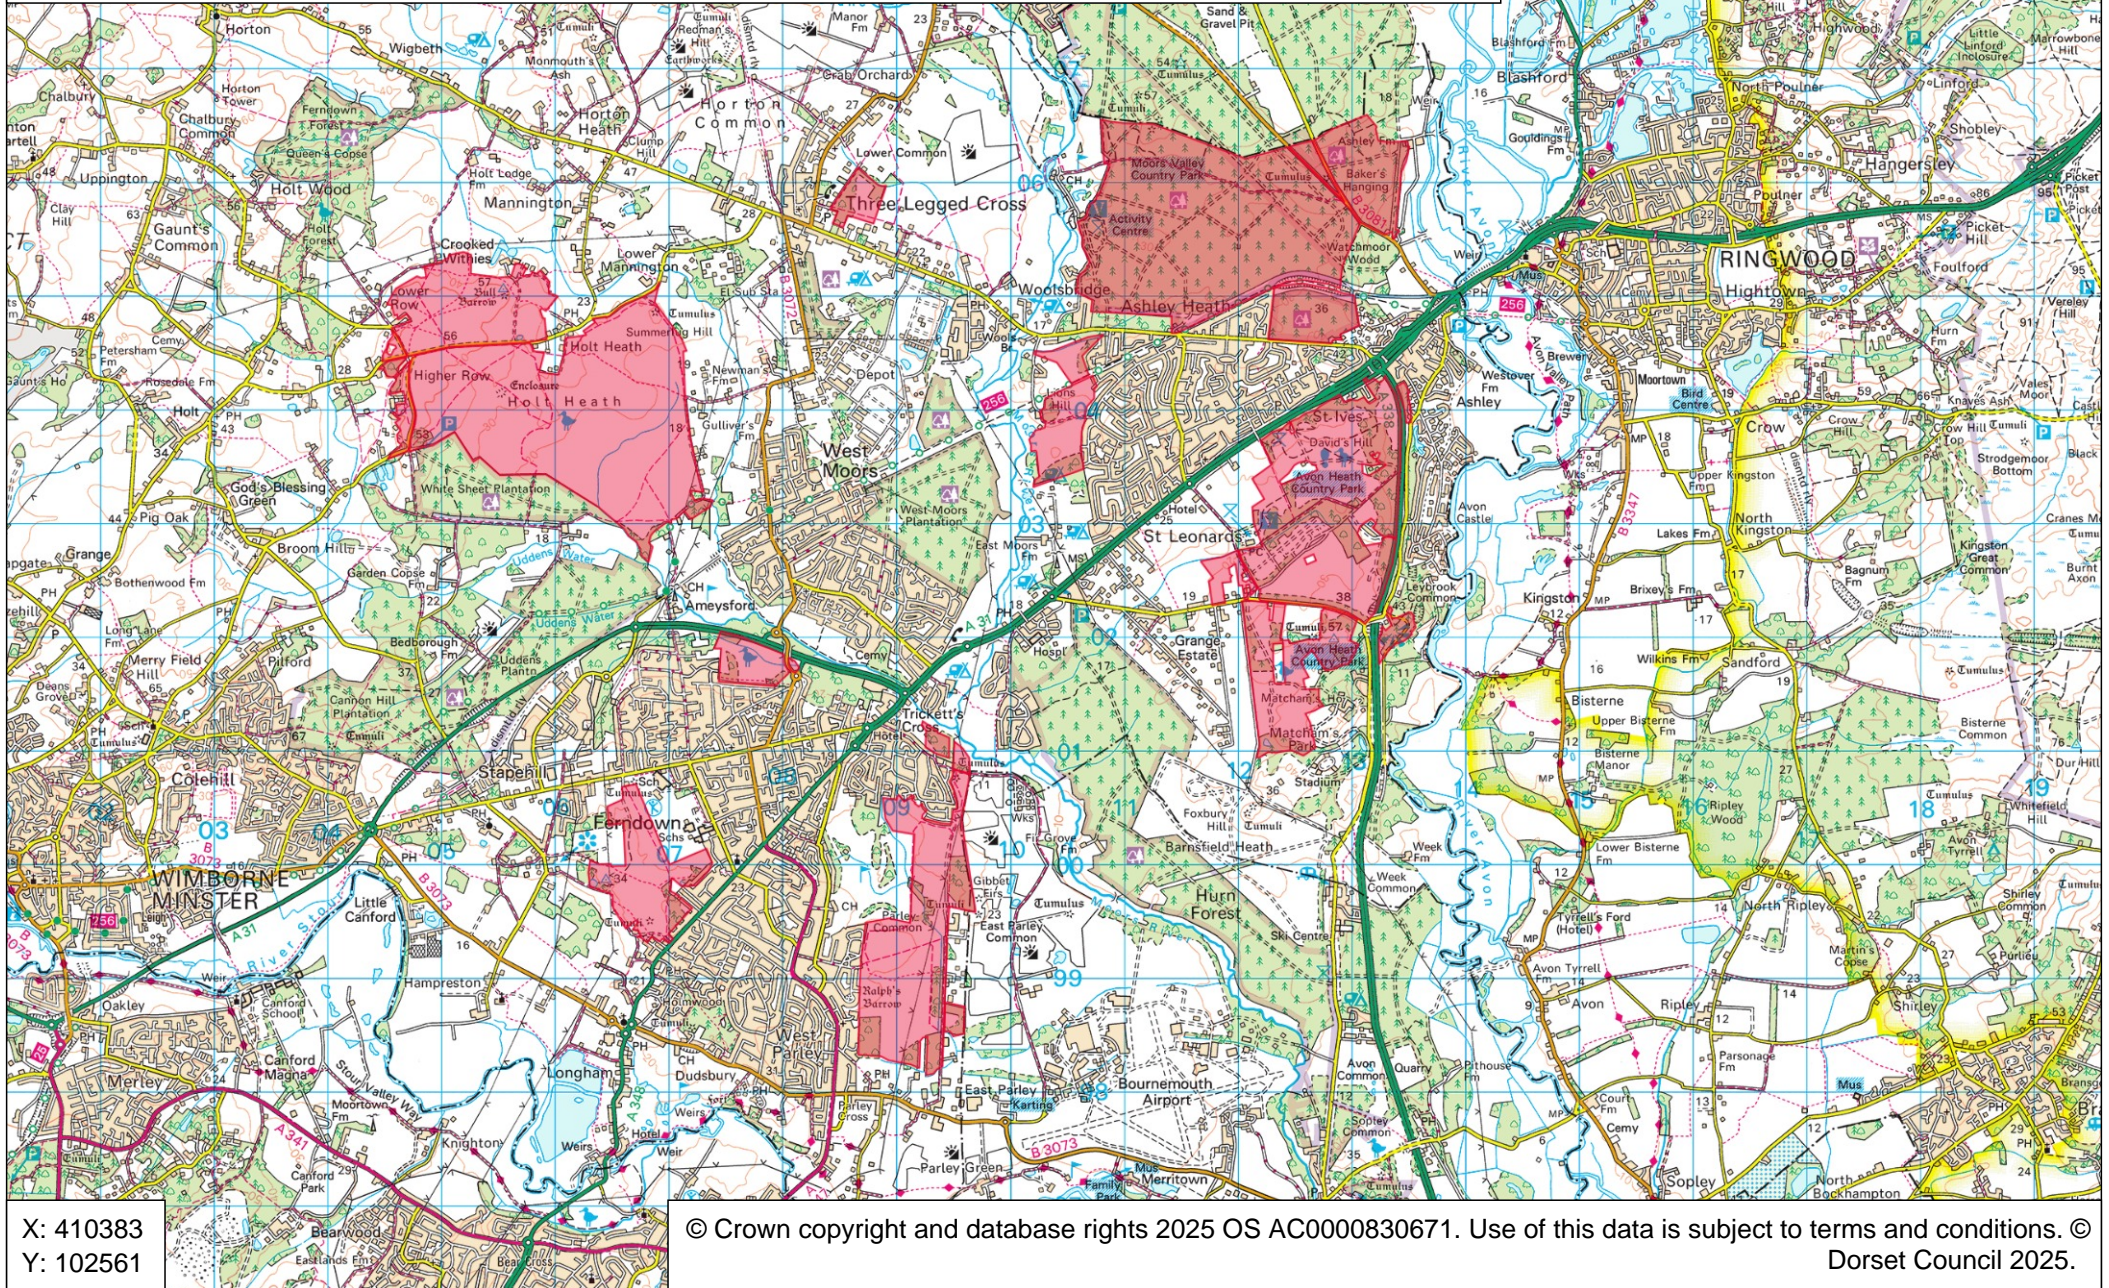

5. Ashley Heath, Avon Heath, Holt Heath, Ferndown, Lower & Parley Commons, Lions Hill, & Slop Bog.

Date: 06/02/2025

X: 410383
Y: 102561

© Crown copyright and database rights 2025 OS AC0000830671. Use of this data is subject to terms and conditions. © Dorset Council 2025.