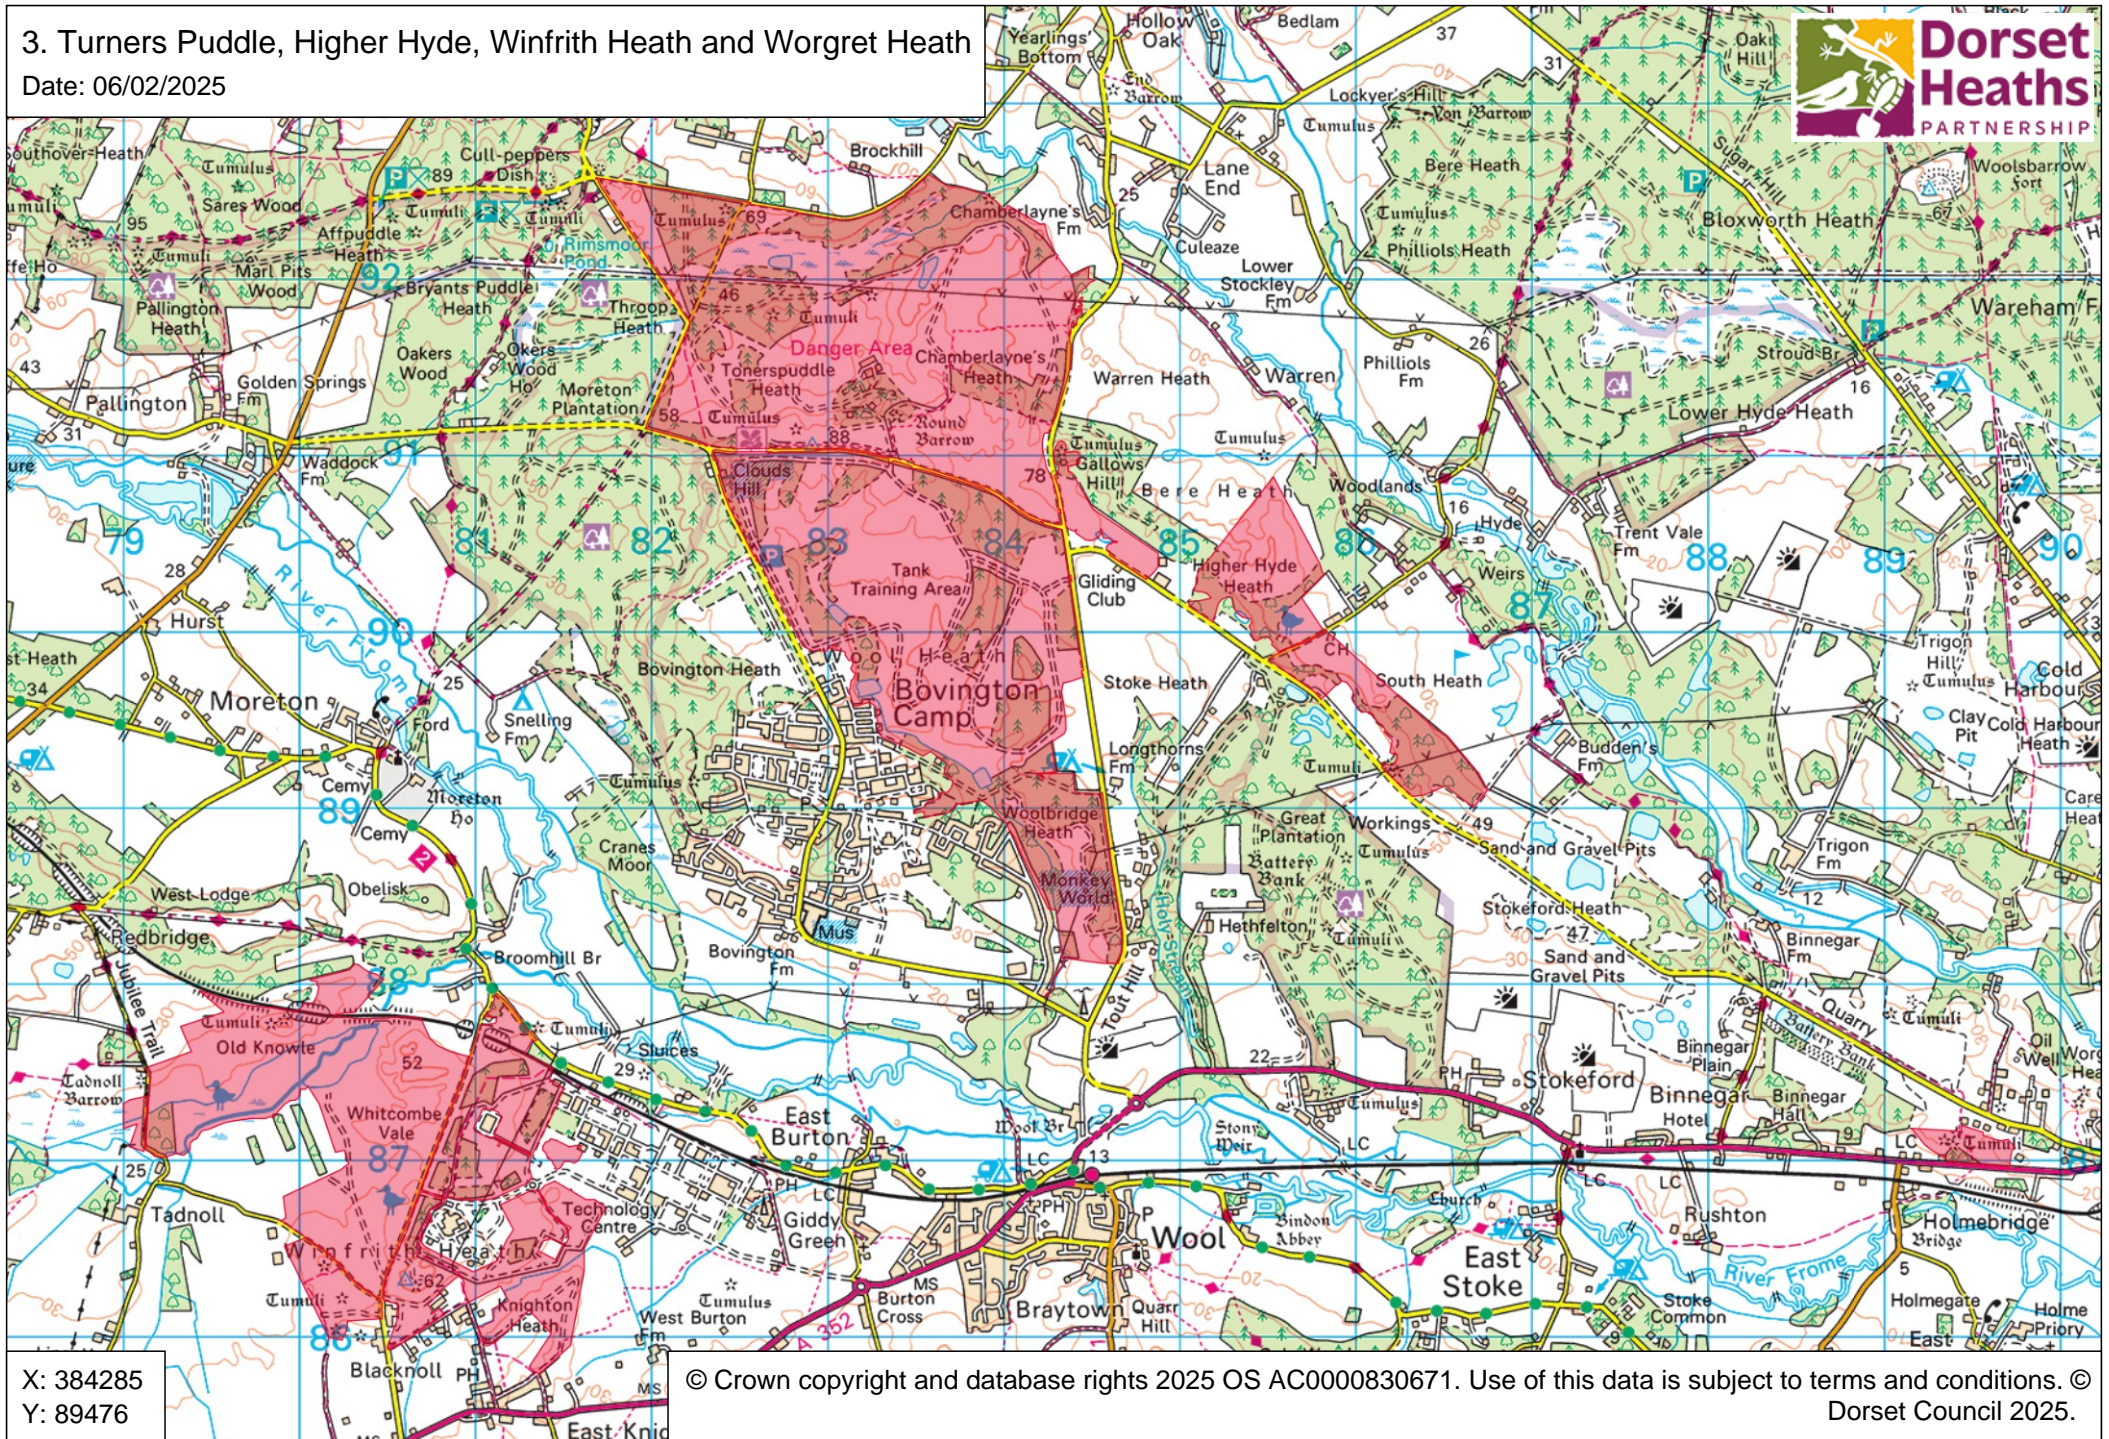

### 3. Turners Puddle, Higher Hyde, Winfrith Heath and Worgret Heath

Date: 06/02/2025

X: 384285  
Y: 89476

© Crown copyright and database rights 2025 OS AC0000830671. Use of this data is subject to terms and conditions. © Dorset Council 2025.