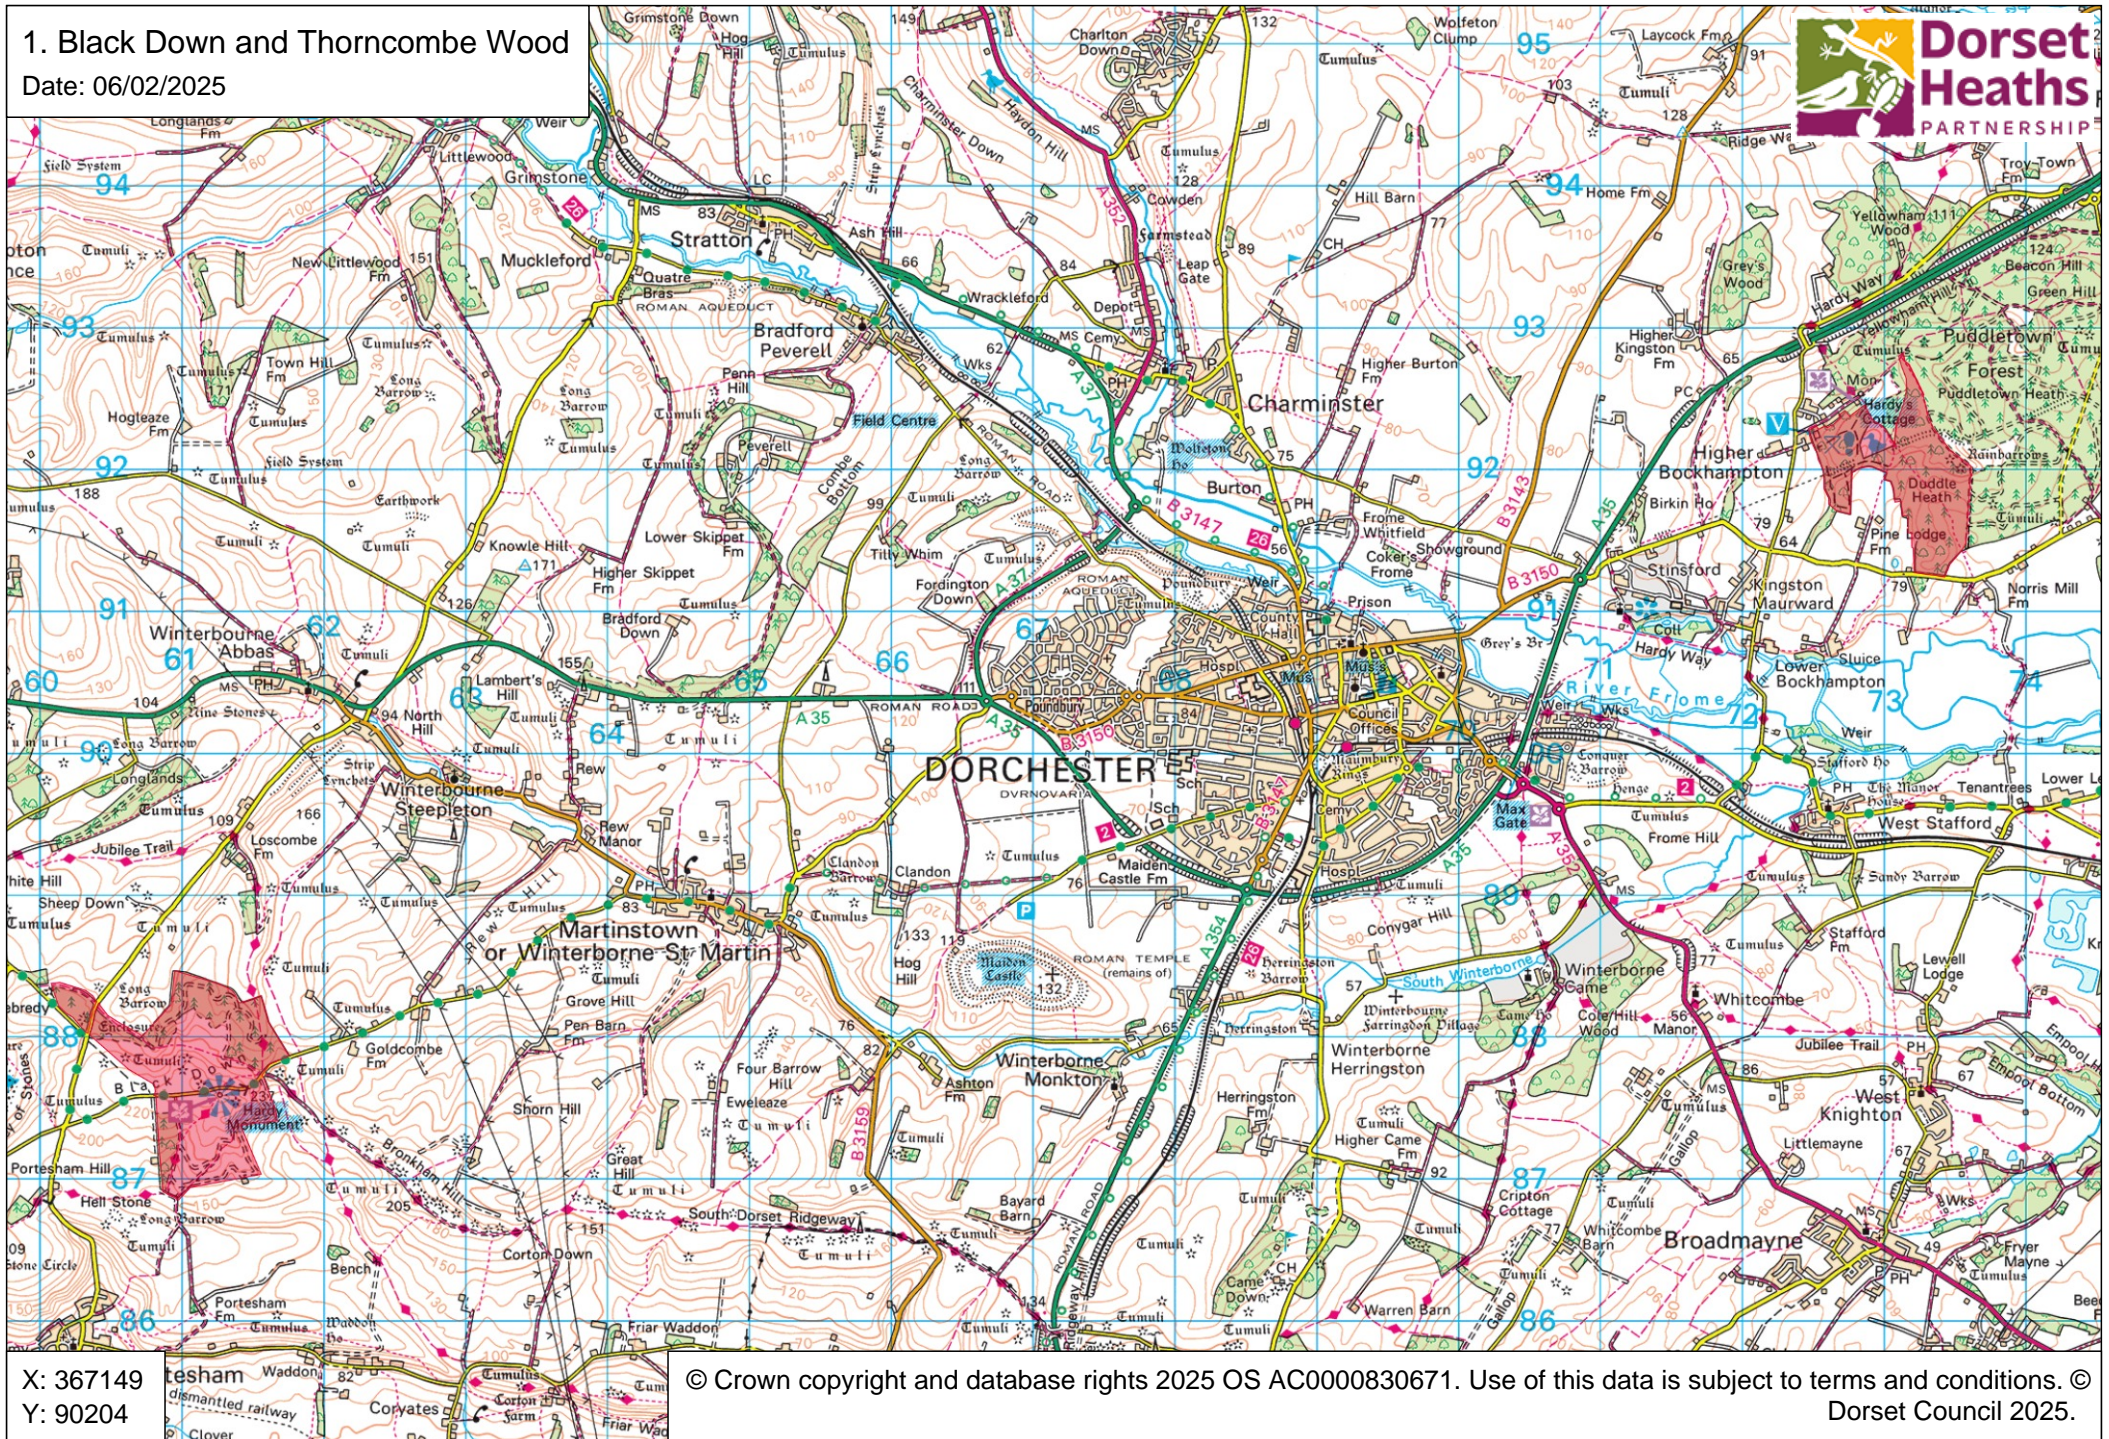

1. Black Down and Thorncombe Wood

Date: 06/02/2025

X: 367149
Y: 90204